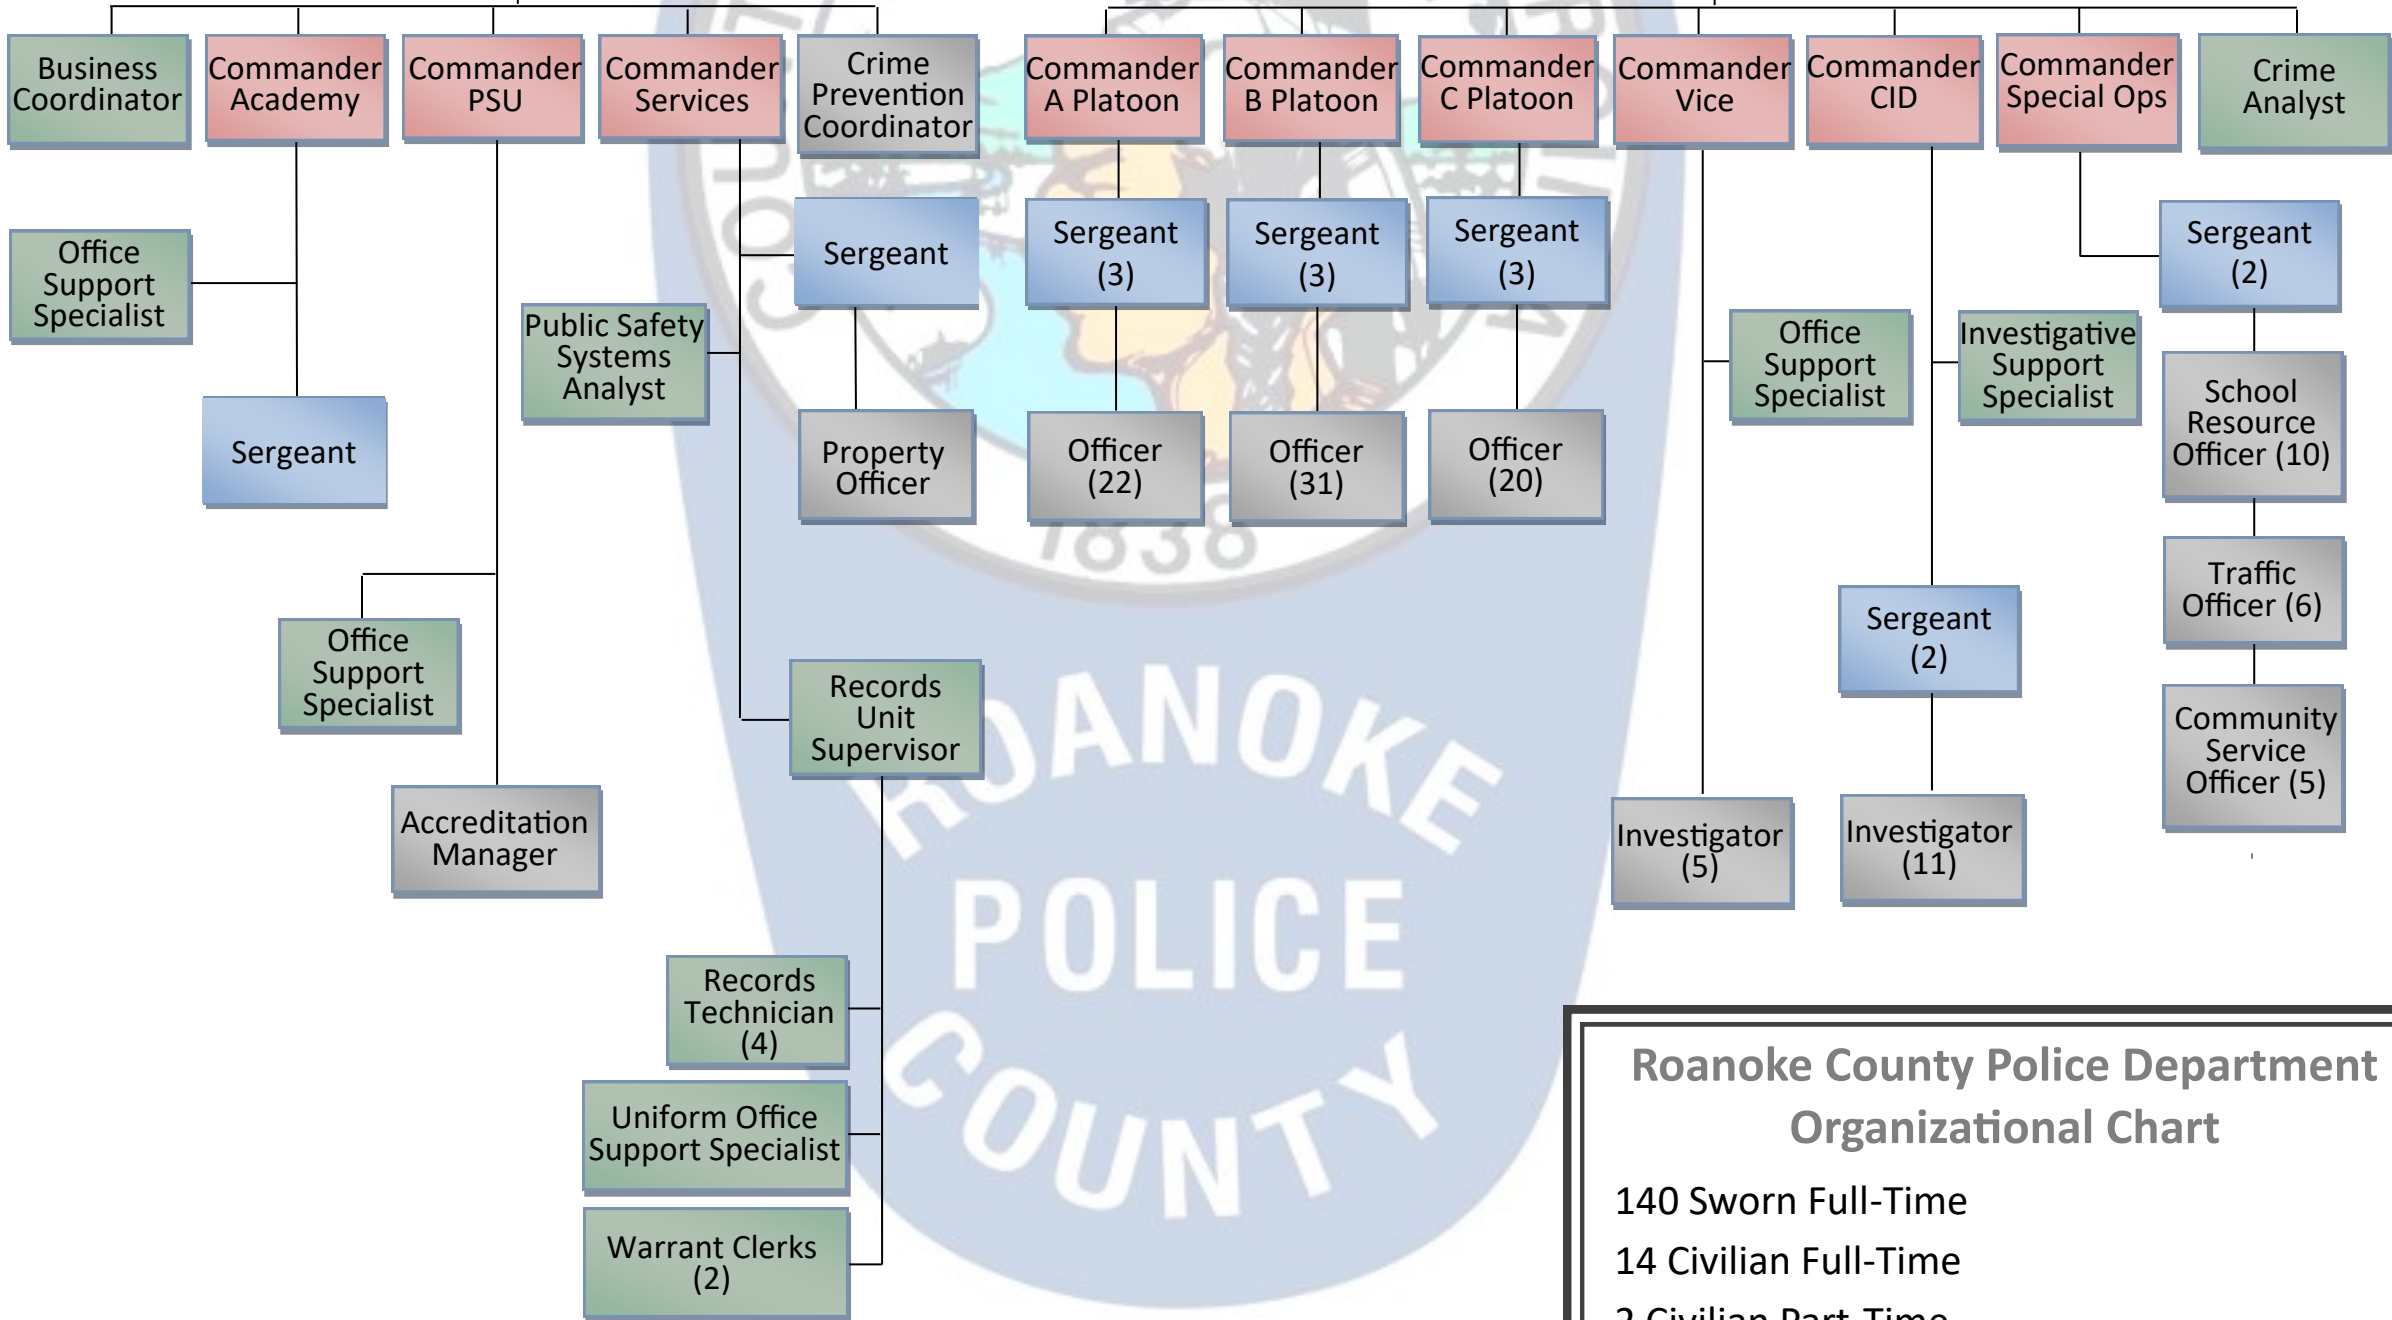

Roanoke County Police Department  
Chief of Police

Administrative Assistant

Assistant Chief Administration

Assistant Chief Operations

**Roanoke County Police Department  
Organizational Chart**

140 Sworn Full-Time  
14 Civilian Full-Time  
2 Civilian Part-Time