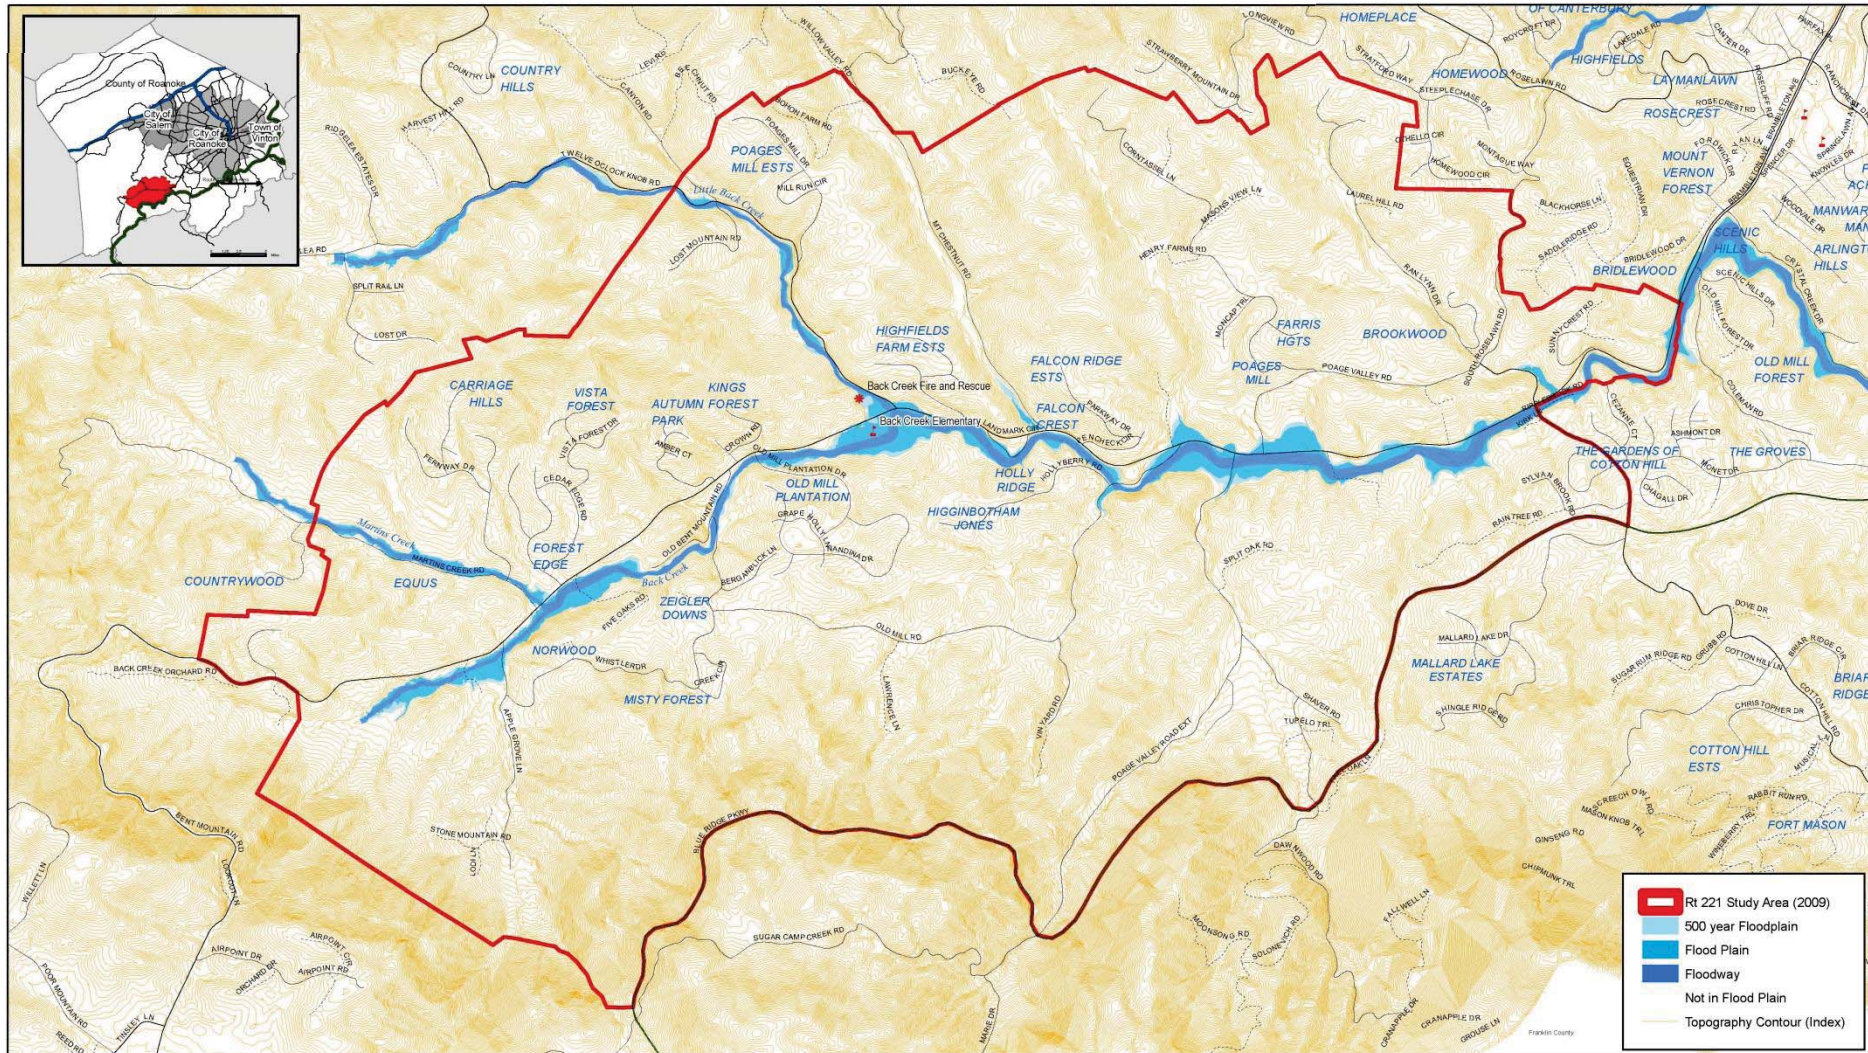

Environmental Features

Route 221 Environmental Features

July 10, 2013

0 0.25 0.5 1 1.5 2 Miles